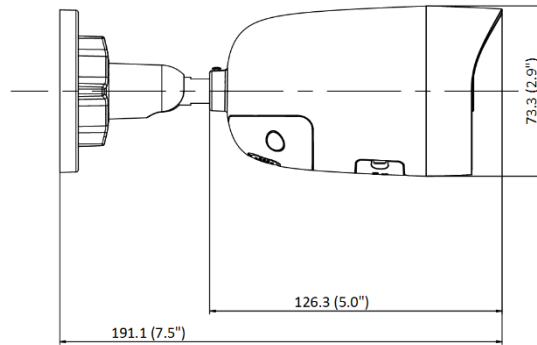

▪ Specification

Camera	
Image Sensor	1/3" Progressive Scan CMOS
Min. Illumination	Color: 0.003 Lux @ (F1.4, AGC ON), B/w: 0 Lux with IR
Shutter Speed	1/3 s to 1/100,000 s
Slow Shutter	Yes
P/N	P/N
Wide Dynamic Range	120 dB
Day & Night	IR cut filter
Angle Adjustment	Pan: 0° to 360°, tilt: 0° to 90°, rotate: 0° to 360°
Lens	
Lens Type	Fixed focal lens, 2.8, 4, and 6 mm optional
Iris Type	Fixed
Focal Length & FOV	2.8 mm, horizontal FOV: 103°, vertical FOV: 55°, diagonal FOV: 123° 4 mm, horizontal FOV: 83°, vertical FOV: 45°, diagonal FOV: 98° 6 mm, horizontal FOV: 53°, vertical FOV: 29°, diagonal FOV: 62°
Aperture	F1.4
Lens Mount	M12
DORI	
DORI	2.8 mm: D: 60.0 m, O: 23.8 m, R: 12.0 m, I: 6.0 m 4 mm: D: 80.0 m, O: 31.7 m, R: 16.0 m, I: 8.0 m 6 mm: D: 120.0 m, O: 47.6 m, R: 24.0 m, I: 12.0 m
Illuminator	
Supplement Light Type	IR
IR Range	Up to 40 m
IR Wavelength	850 nm
Smart Supplement Light	Yes
Visual Alarm	Yes
Video	
Max. Resolution	2688 × 1520
Main Stream	50 Hz: 25 fps (2688 × 1520, 1920 × 1080, 1280 × 720) 60 Hz: 30 fps (2688 × 1520, 1920 × 1080, 1280 × 720)
Sub-Stream	50 Hz: 25 fps (1280 × 720, 640 × 480, 640 × 360) 60 Hz: 30 fps (1280 × 720, 640 × 480, 640 × 360)
Third Stream	50 Hz: 10 fps (1920 × 1080, 1280 × 720, 640 × 480, 640 × 360) 60 Hz: 10 fps (1920 × 1080, 1280 × 720, 640 × 480, 640 × 360) *Third stream is supported under certain settings.
Video Compression	Main stream: H.265/H.264/H.265+/H.264+ Sub-stream: H.265/H.264/MJPEG Third stream: H.265/H.264 *Third stream is supported under certain settings.
Video Bit Rate	32 Kbps to 8 Mbps
H.264 Type	Baseline Profile/Main Profile/High Profile
H.265 Type	Main Profile
H.264+	Main stream supports

▪ Available Model

DS-2CD2046G2-IU/SL (2.8/4/6 mm)

▪ Dimension

Unit: mm (inch)

▪ Accessory**▪ Optional****DS-1280ZJ-XS****Junction Box**

Distributed by

**HIKVISION®****Headquarters**

No.555 Qianmo Road, Binjiang District,
Hangzhou 310051, China
T +86-571-8807-5998
overseasbusiness@hikvision.com