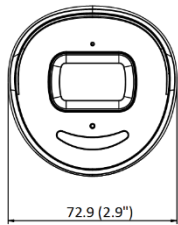

▪ Specification

Camera	
Image Sensor	1/3" Progressive Scan CMOS
Min. Illumination	Color: 0.003 Lux @ (F1.4, AGC ON), B/w: 0 Lux with IR
Shutter Speed	1/3 s to 1/100,000 s
Slow Shutter	Yes
P/N	P/N
Wide Dynamic Range	120 dB
Day & Night	IR cut filter
Angle Adjustment	Pan: 0° to 360°, tilt: 0° to 90°, rotate: 0° to 360°
Lens	
Lens Type	Fixed focal lens, 2.8, 4, and 6 mm optional
Iris Type	Fixed
Focal Length & FOV	2.8 mm, horizontal FOV: 103°, vertical FOV: 55°, diagonal FOV: 123° 4 mm, horizontal FOV: 83°, vertical FOV: 45°, diagonal FOV: 98° 6 mm, horizontal FOV: 53°, vertical FOV: 29°, diagonal FOV: 62°
Aperture	F1.4
Lens Mount	M12
DORI	
DORI	2.8 mm: D: 60.0 m, O: 23.8 m, R: 12.0 m, I: 6.0 m 4 mm: D: 80.0 m, O: 31.7 m, R: 16.0 m, I: 8.0 m 6 mm: D: 120.0 m, O: 47.6 m, R: 24.0 m, I: 12.0 m
Illuminator	
Supplement Light Type	IR
IR Range	Up to 40 m
IR Wavelength	850 nm
Smart Supplement Light	Yes
Visual Alarm	Yes
Video	
Max. Resolution	2688 × 1520
Main Stream	50 Hz: 25 fps (2688 × 1520, 1920 × 1080, 1280 × 720) 60 Hz: 30 fps (2688 × 1520, 1920 × 1080, 1280 × 720)
Sub-Stream	50 Hz: 25 fps (1280 × 720, 640 × 480, 640 × 360) 60 Hz: 30 fps (1280 × 720, 640 × 480, 640 × 360)
Third Stream	50 Hz: 10 fps (1920 × 1080, 1280 × 720, 640 × 480, 640 × 360) 60 Hz: 10 fps (1920 × 1080, 1280 × 720, 640 × 480, 640 × 360) *Third stream is supported under certain settings.
Video Compression	Main stream: H.265/H.264/H.265+/H.264+ Sub-stream: H.265/H.264/MJPEG Third stream: H.265/H.264 *Third stream is supported under certain settings.
Video Bit Rate	32 Kbps to 8 Mbps
H.264 Type	Baseline Profile/Main Profile/High Profile
H.265 Type	Main Profile
H.264+	Main stream supports

▪ Available Model

DS-2CD2046G2-IU/SL (2.8/4/6 mm)

▪ Dimension

Unit: mm (inch)

▪ Accessory**▪ Optional****DS-1280ZJ-XS****Junction Box**

Distributed by

**HIKVISION®****Headquarters**

No.555 Qianmo Road, Binjiang District,
Hangzhou 310051, China
T +86-571-8807-5998
overseasbusiness@hikvision.com