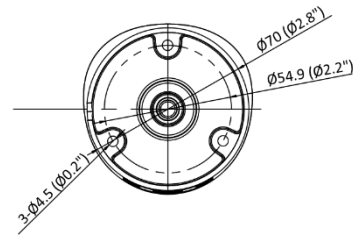

▪ Specification

Camera	
Image Sensor	1/3" Progressive Scan CMOS
Min. Illumination	Color: 0.003 Lux @ (F1.4, AGC ON), B/w: 0 Lux with IR
Shutter Speed	1/3 s to 1/100,000 s
Slow Shutter	Yes
P/N	P/N
Wide Dynamic Range	120 dB
Day & Night	IR cut filter
Angle Adjustment	Pan: 0° to 360°, tilt: 0° to 90°, rotate: 0° to 360°
Lens	
Lens Type	Fixed focal lens, 2.8, 4, and 6 mm optional
Iris Type	Fixed
Focal Length & FOV	2.8 mm, horizontal FOV: 103°, vertical FOV: 55°, diagonal FOV: 123° 4 mm, horizontal FOV: 83°, vertical FOV: 45°, diagonal FOV: 98° 6 mm, horizontal FOV: 53°, vertical FOV: 29°, diagonal FOV: 62°
Aperture	F1.4
Lens Mount	M12
DORI	
DORI	2.8 mm: D: 60.0 m, O: 23.8 m, R: 12.0 m, I: 6.0 m 4 mm: D: 80.0 m, O: 31.7 m, R: 16.0 m, I: 8.0 m 6 mm: D: 120.0 m, O: 47.6 m, R: 24.0 m, I: 12.0 m
Illuminator	
Supplement Light Type	IR
IR Range	Up to 40 m
IR Wavelength	850 nm
Smart Supplement Light	Yes
Visual Alarm	Yes
Video	
Max. Resolution	2688 × 1520
Main Stream	50 Hz: 25 fps (2688 × 1520, 1920 × 1080, 1280 × 720) 60 Hz: 30 fps (2688 × 1520, 1920 × 1080, 1280 × 720)
Sub-Stream	50 Hz: 25 fps (1280 × 720, 640 × 480, 640 × 360) 60 Hz: 30 fps (1280 × 720, 640 × 480, 640 × 360)
Third Stream	50 Hz: 10 fps (1920 × 1080, 1280 × 720, 640 × 480, 640 × 360) 60 Hz: 10 fps (1920 × 1080, 1280 × 720, 640 × 480, 640 × 360) *Third stream is supported under certain settings.
Video Compression	Main stream: H.265/H.264/H.265+/H.264+ Sub-stream: H.265/H.264/MJPEG Third stream: H.265/H.264 *Third stream is supported under certain settings.
Video Bit Rate	32 Kbps to 8 Mbps
H.264 Type	Baseline Profile/Main Profile/High Profile
H.265 Type	Main Profile
H.264+	Main stream supports

▪ Available Model

DS-2CD2046G2-IU/SL (2.8/4/6 mm)

▪ Dimension

Unit: mm (inch)

▪ Accessory**▪ Optional****DS-1280ZJ-XS****Junction Box**

Distributed by

**HIKVISION®****Headquarters**

No.555 Qianmo Road, Binjiang District,
Hangzhou 310051, China
T +86-571-8807-5998
overseasbusiness@hikvision.com